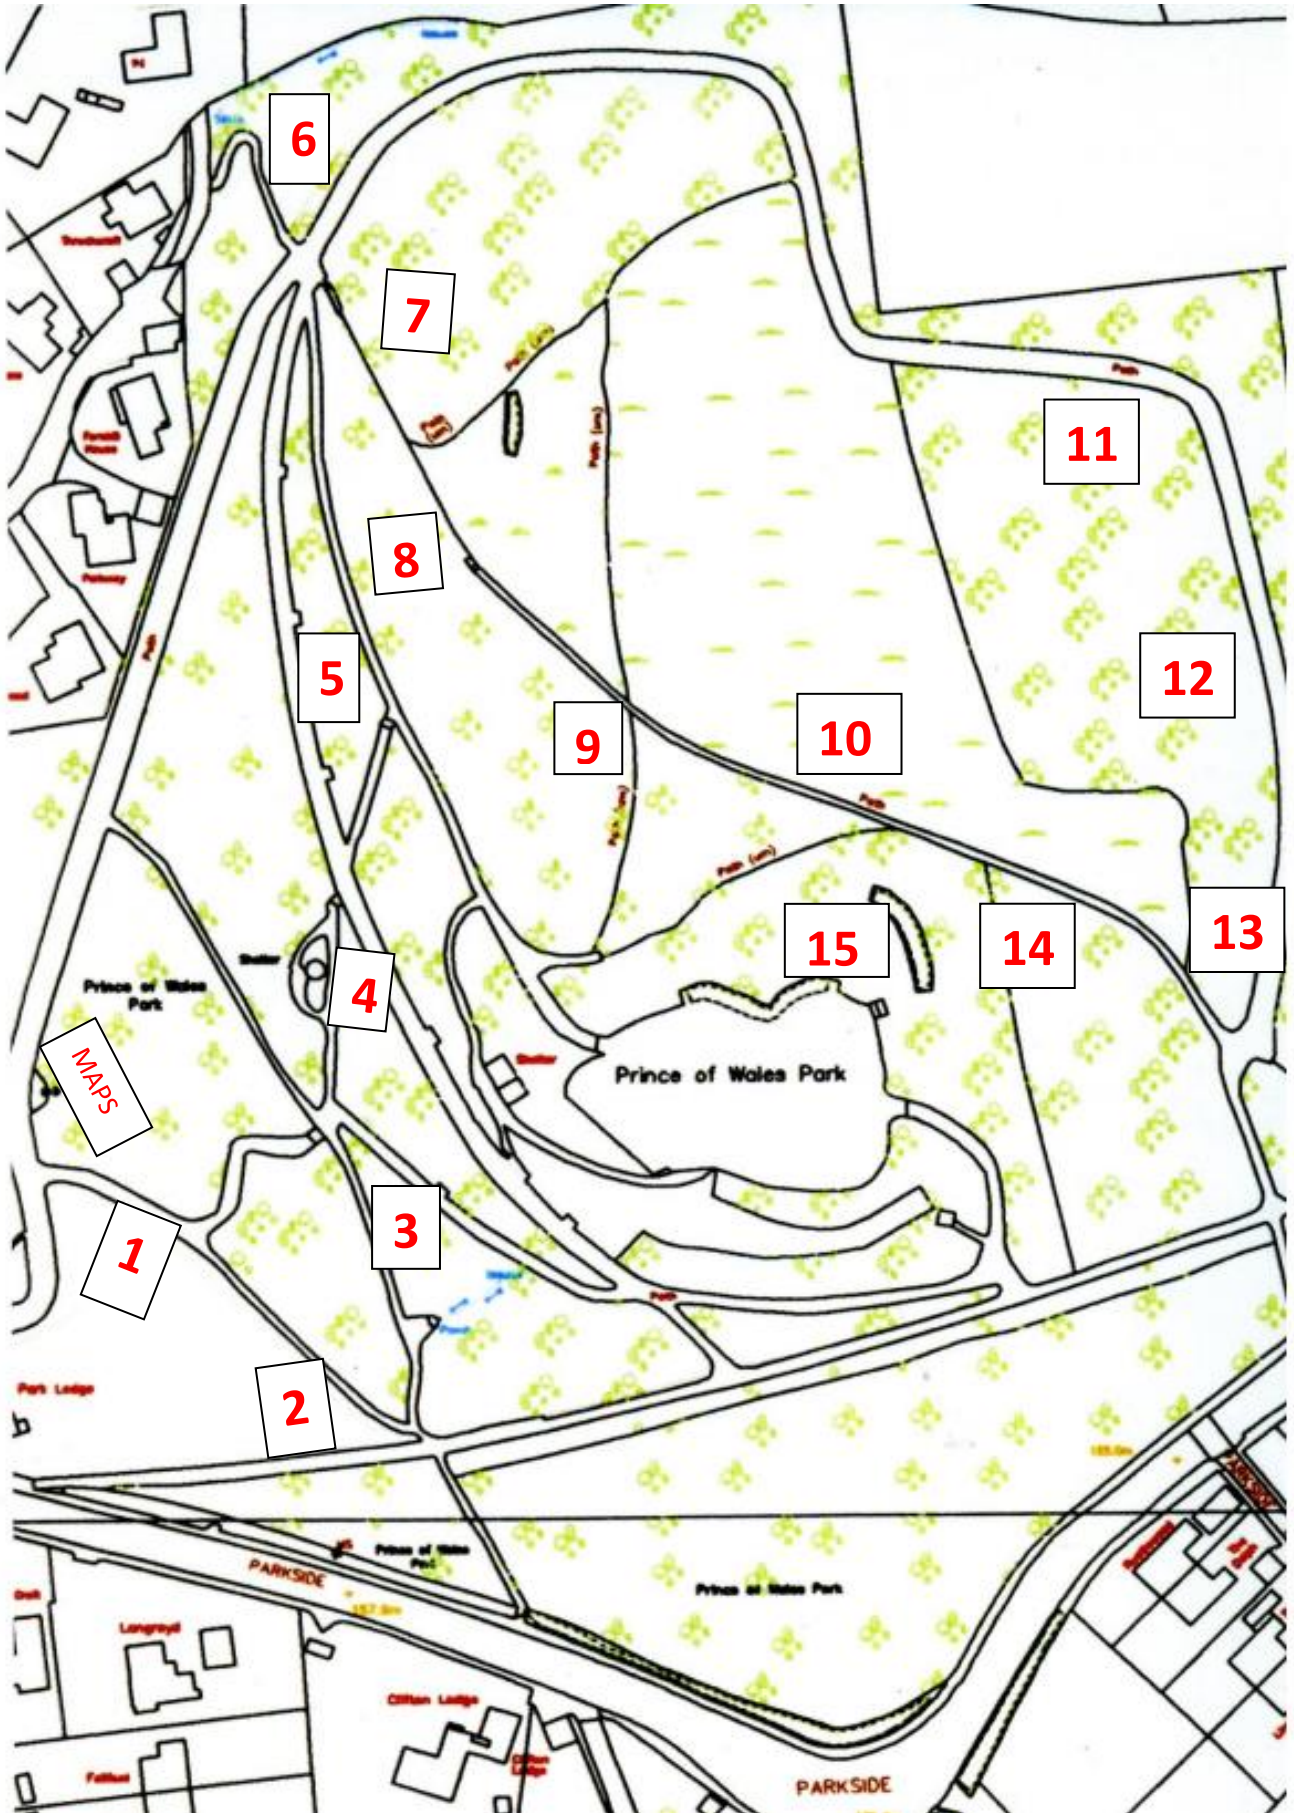

Friends of Prince of Wales Park Easter Egg Trail Map 2022

Flower spotting record

All of these flowers could be seen in the Prince of Wales Park

Egg No	Flower name
1	
2	
3	
4	
5	
6	
7	
8	
9	
10	
11	
12	
13	
14	
15	

Well Done!

Bring your completed form to the arena between 10 and 11 am any Wednesday or Saturday to claim your prize!