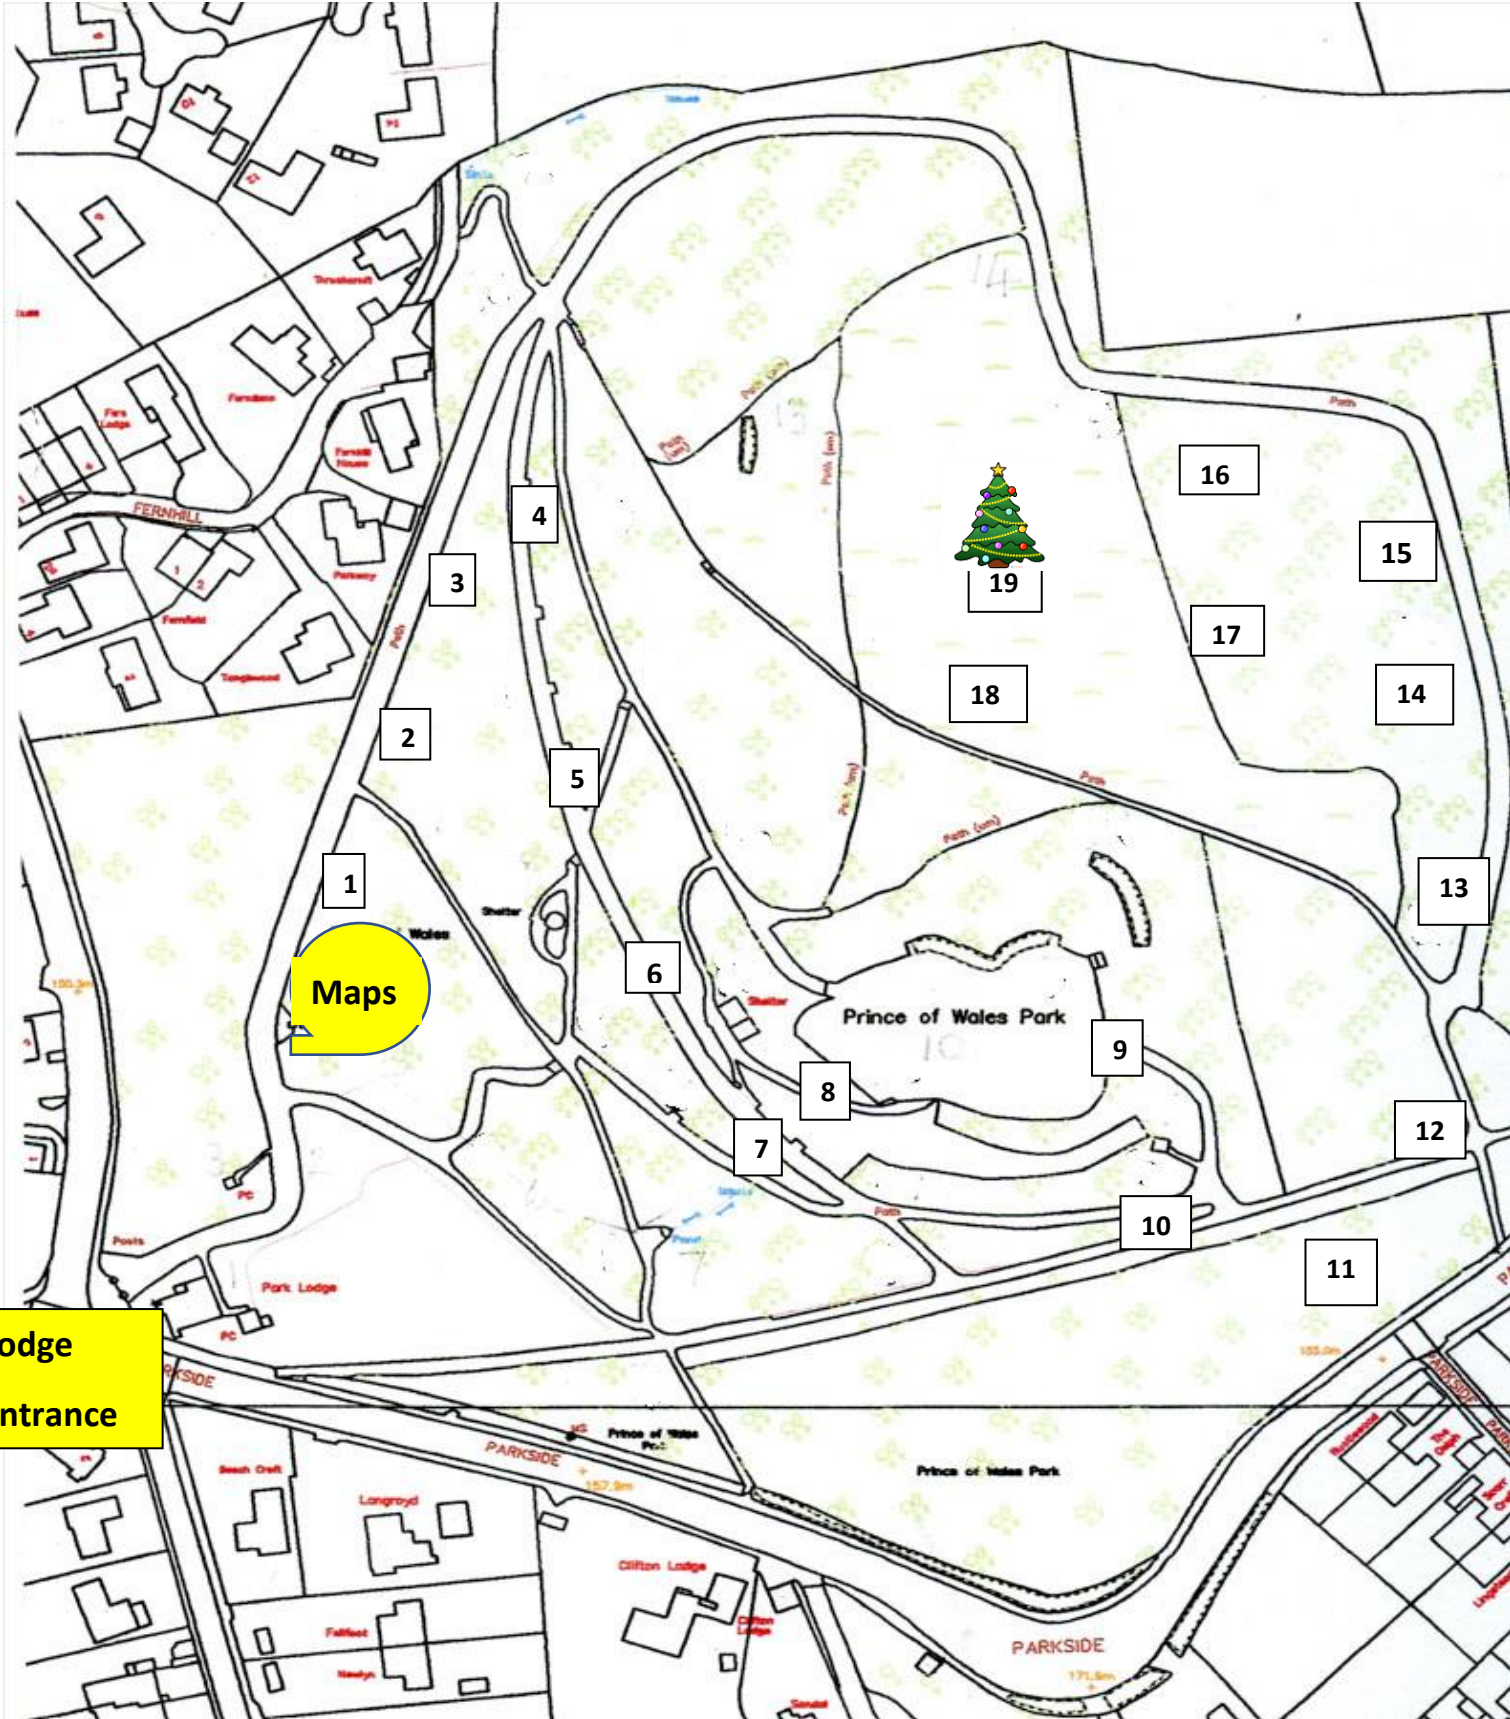

The 2024 Snowman Trail

Follow the map from the Lodge entrance, collect the letters and work out the first line of the Christmas song

See the web site for more details www.friendsofpowp.org.uk

Donations to the Friends of Prince of Wales Park would be appreciated. Info on the web site.

The 2024 Snowman Trail

From Sunday December 21st until Saturday 4th January 2025

Snowman 1	
Snowman 2	
Snowman 3	
Snowman 4	
Snowman 5	
Snowman 6	
Snowman 7	
Snowman 8	
Snowman 9	
Snowman 10	
Snowman 11	
Snowman 12	
Snowman 13	
Snowman 14	
Snowman 15	
Snowman 16	
Snowman 17	
Snowman 18	
Snowman 19	

The first line of the Christmas song is:

When you have completed the trail, please leave a message on our Christmas tree.

See the web site for more details www.friendsofpowp.org.uk

Donations to the Friends of Prince of Wales Park would be appreciated. Info on the web site.