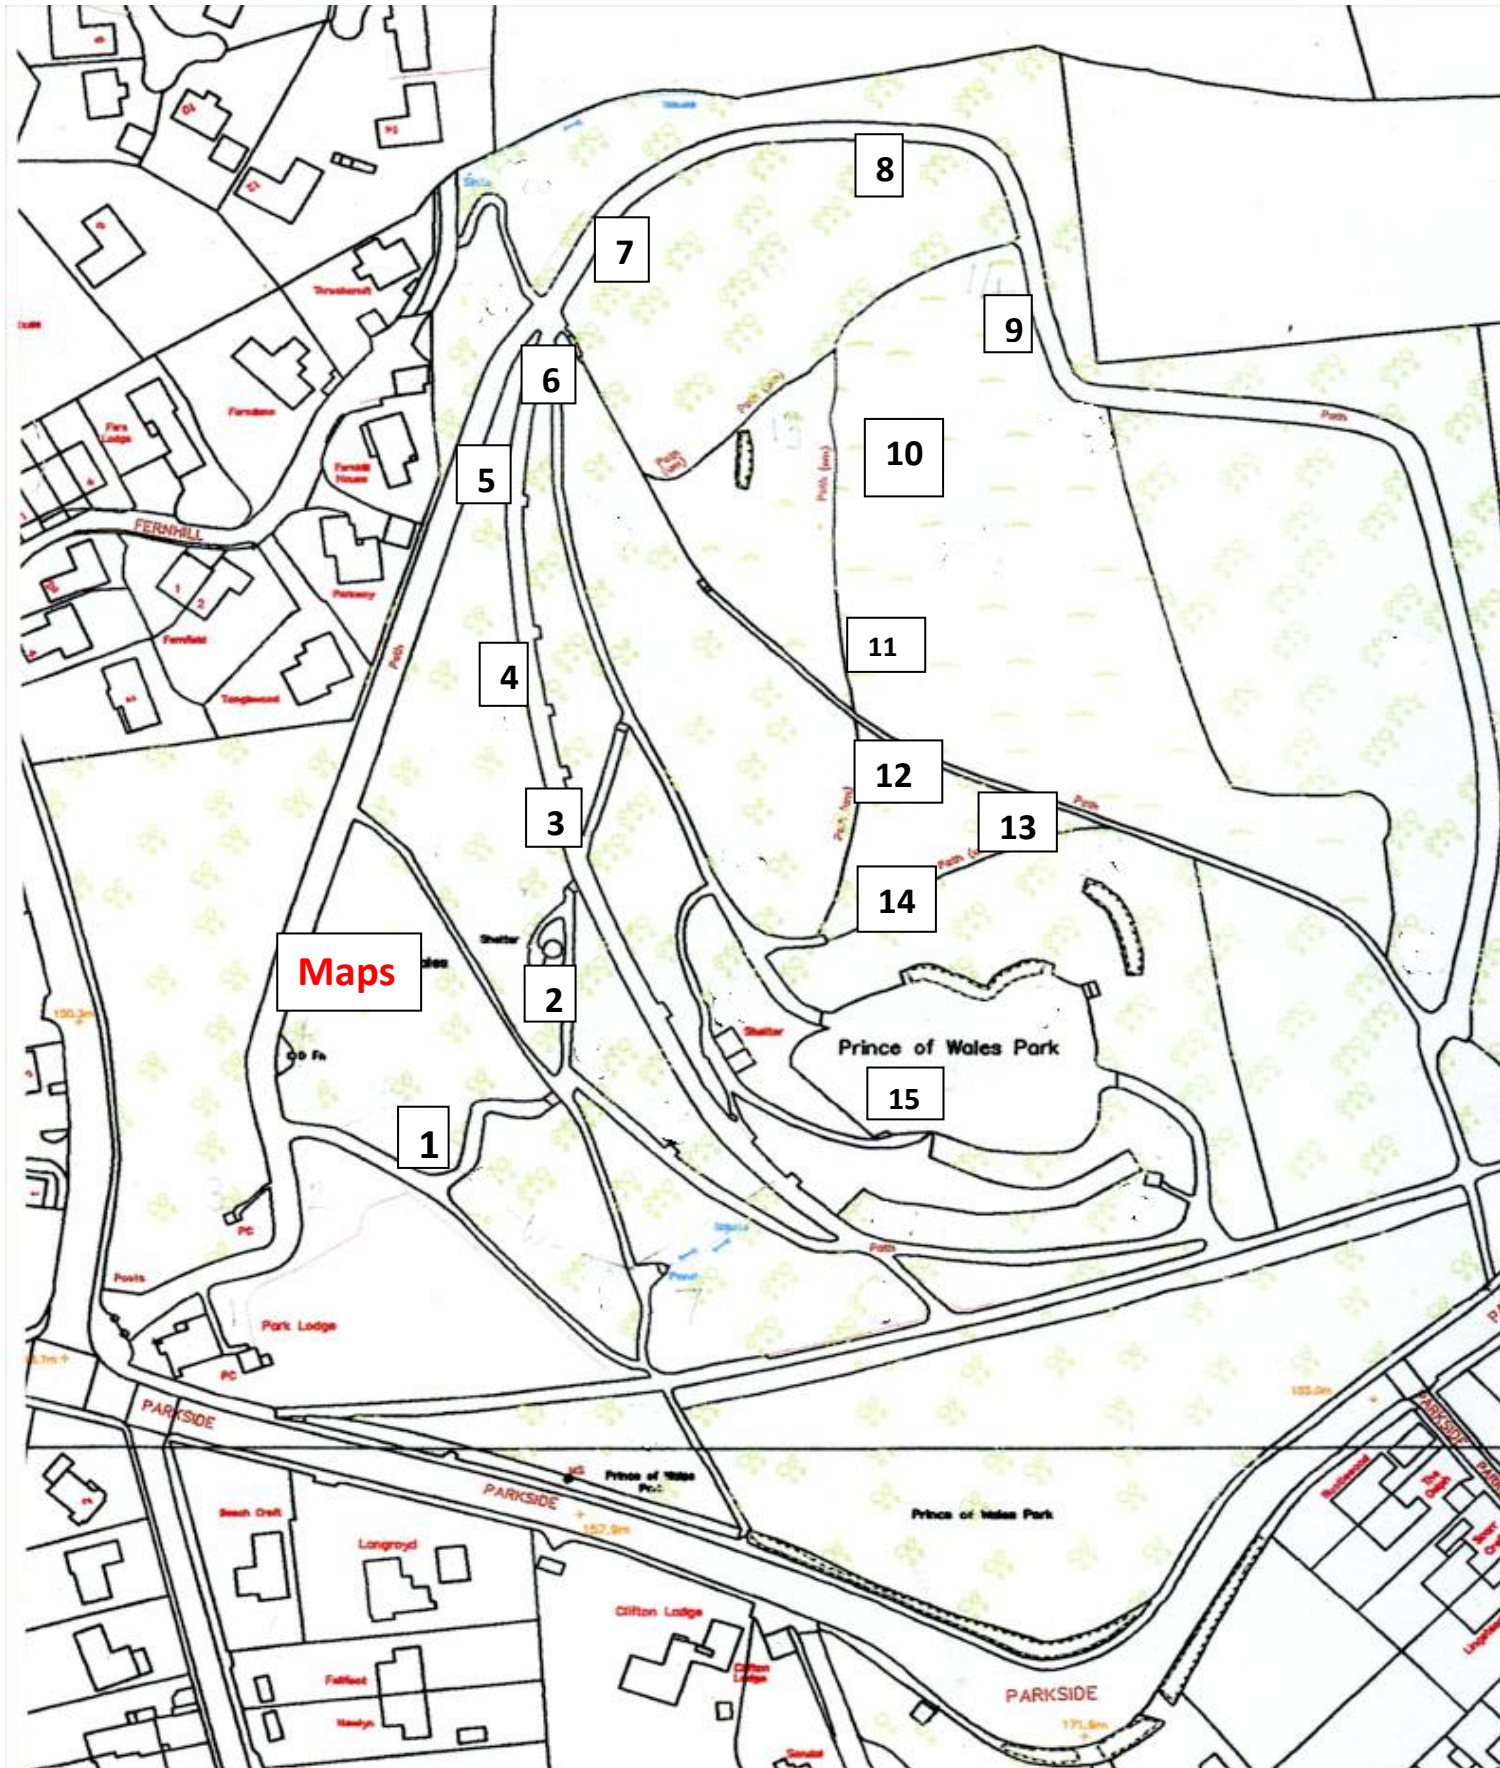

# Friends of Prince of Wales Park Easter Egg Trail Map 2026

# Bird spotting record sheet

Trail runs from Saturday March 28<sup>th</sup> to Sunday April 12<sup>th</sup> 2026

All of the birds on the back of the eggs can be seen in the Prince of Wales Park

Egg No	Bird
1	
2	
3	
4	
5	
6	
7	
8	
9	
10	
11	
12	
13	
14	
15	

**Well Done!**

Bring your completed form to the arena between **11 and 12 am** any Wednesday or Saturday between **March 28<sup>th</sup> and April 12<sup>th</sup>** to claim your small prize!