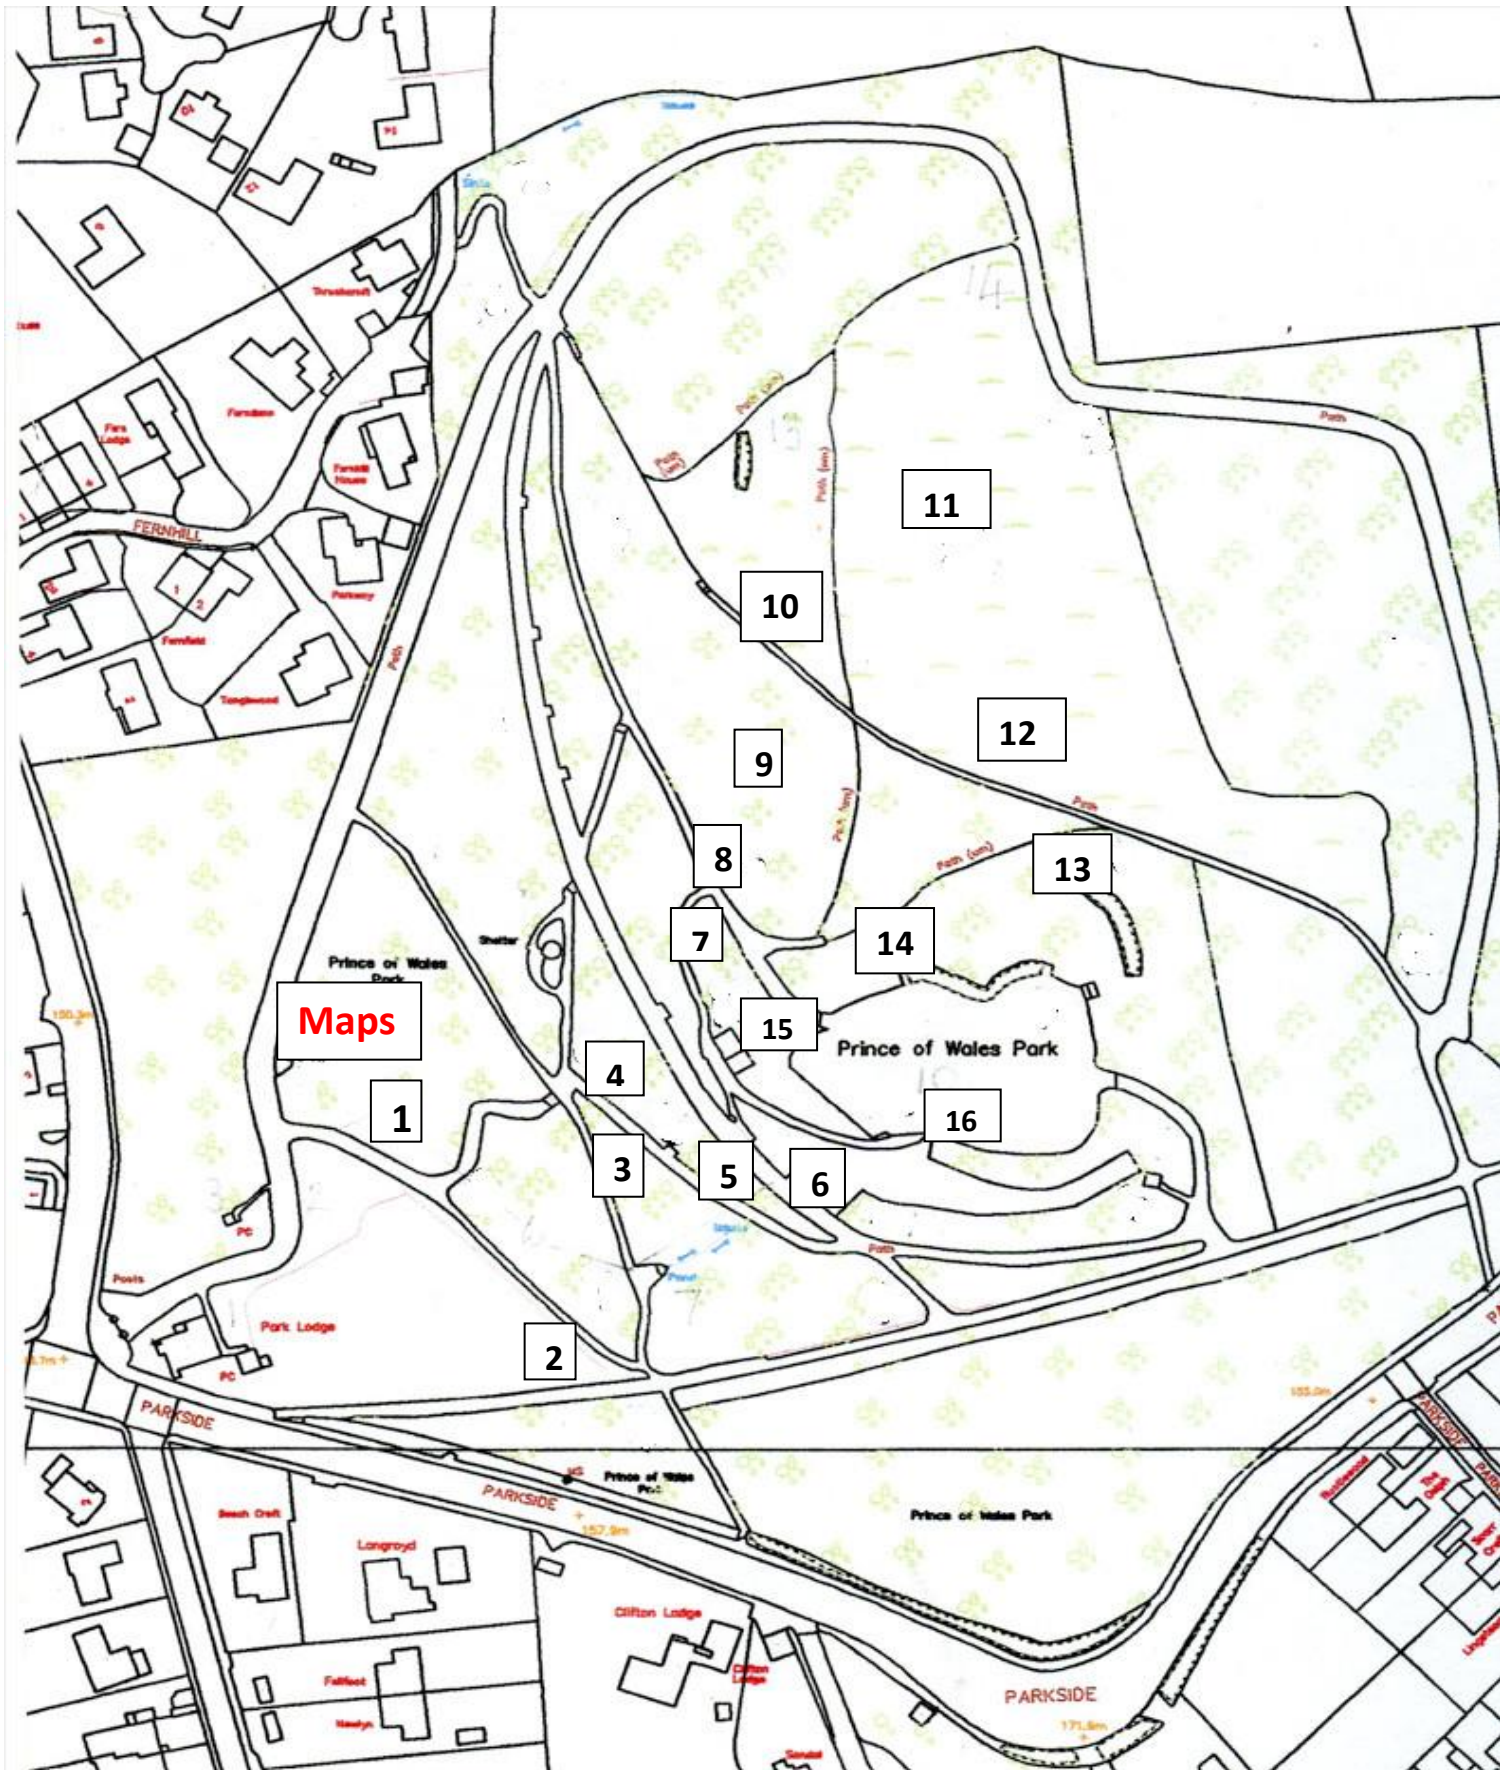

Friends of Prince of Wales Park Easter Egg Trail Map 2024

Creature spotting record sheet

Trail runs from March 23rd to 14th April 2024

All of the creatures on the back of the eggs can be seen in the Prince of Wales Park

Egg No	Creature
1	
2	
3	
4	
5	
6	
7	
8	
9	
10	
11	
12	
13	
14	
15	
16	

Well Done!

Bring your completed form to the arena between **11 and 12 am** any Wednesday or Saturday between **March 23rd and 14th April** to claim your small prize!